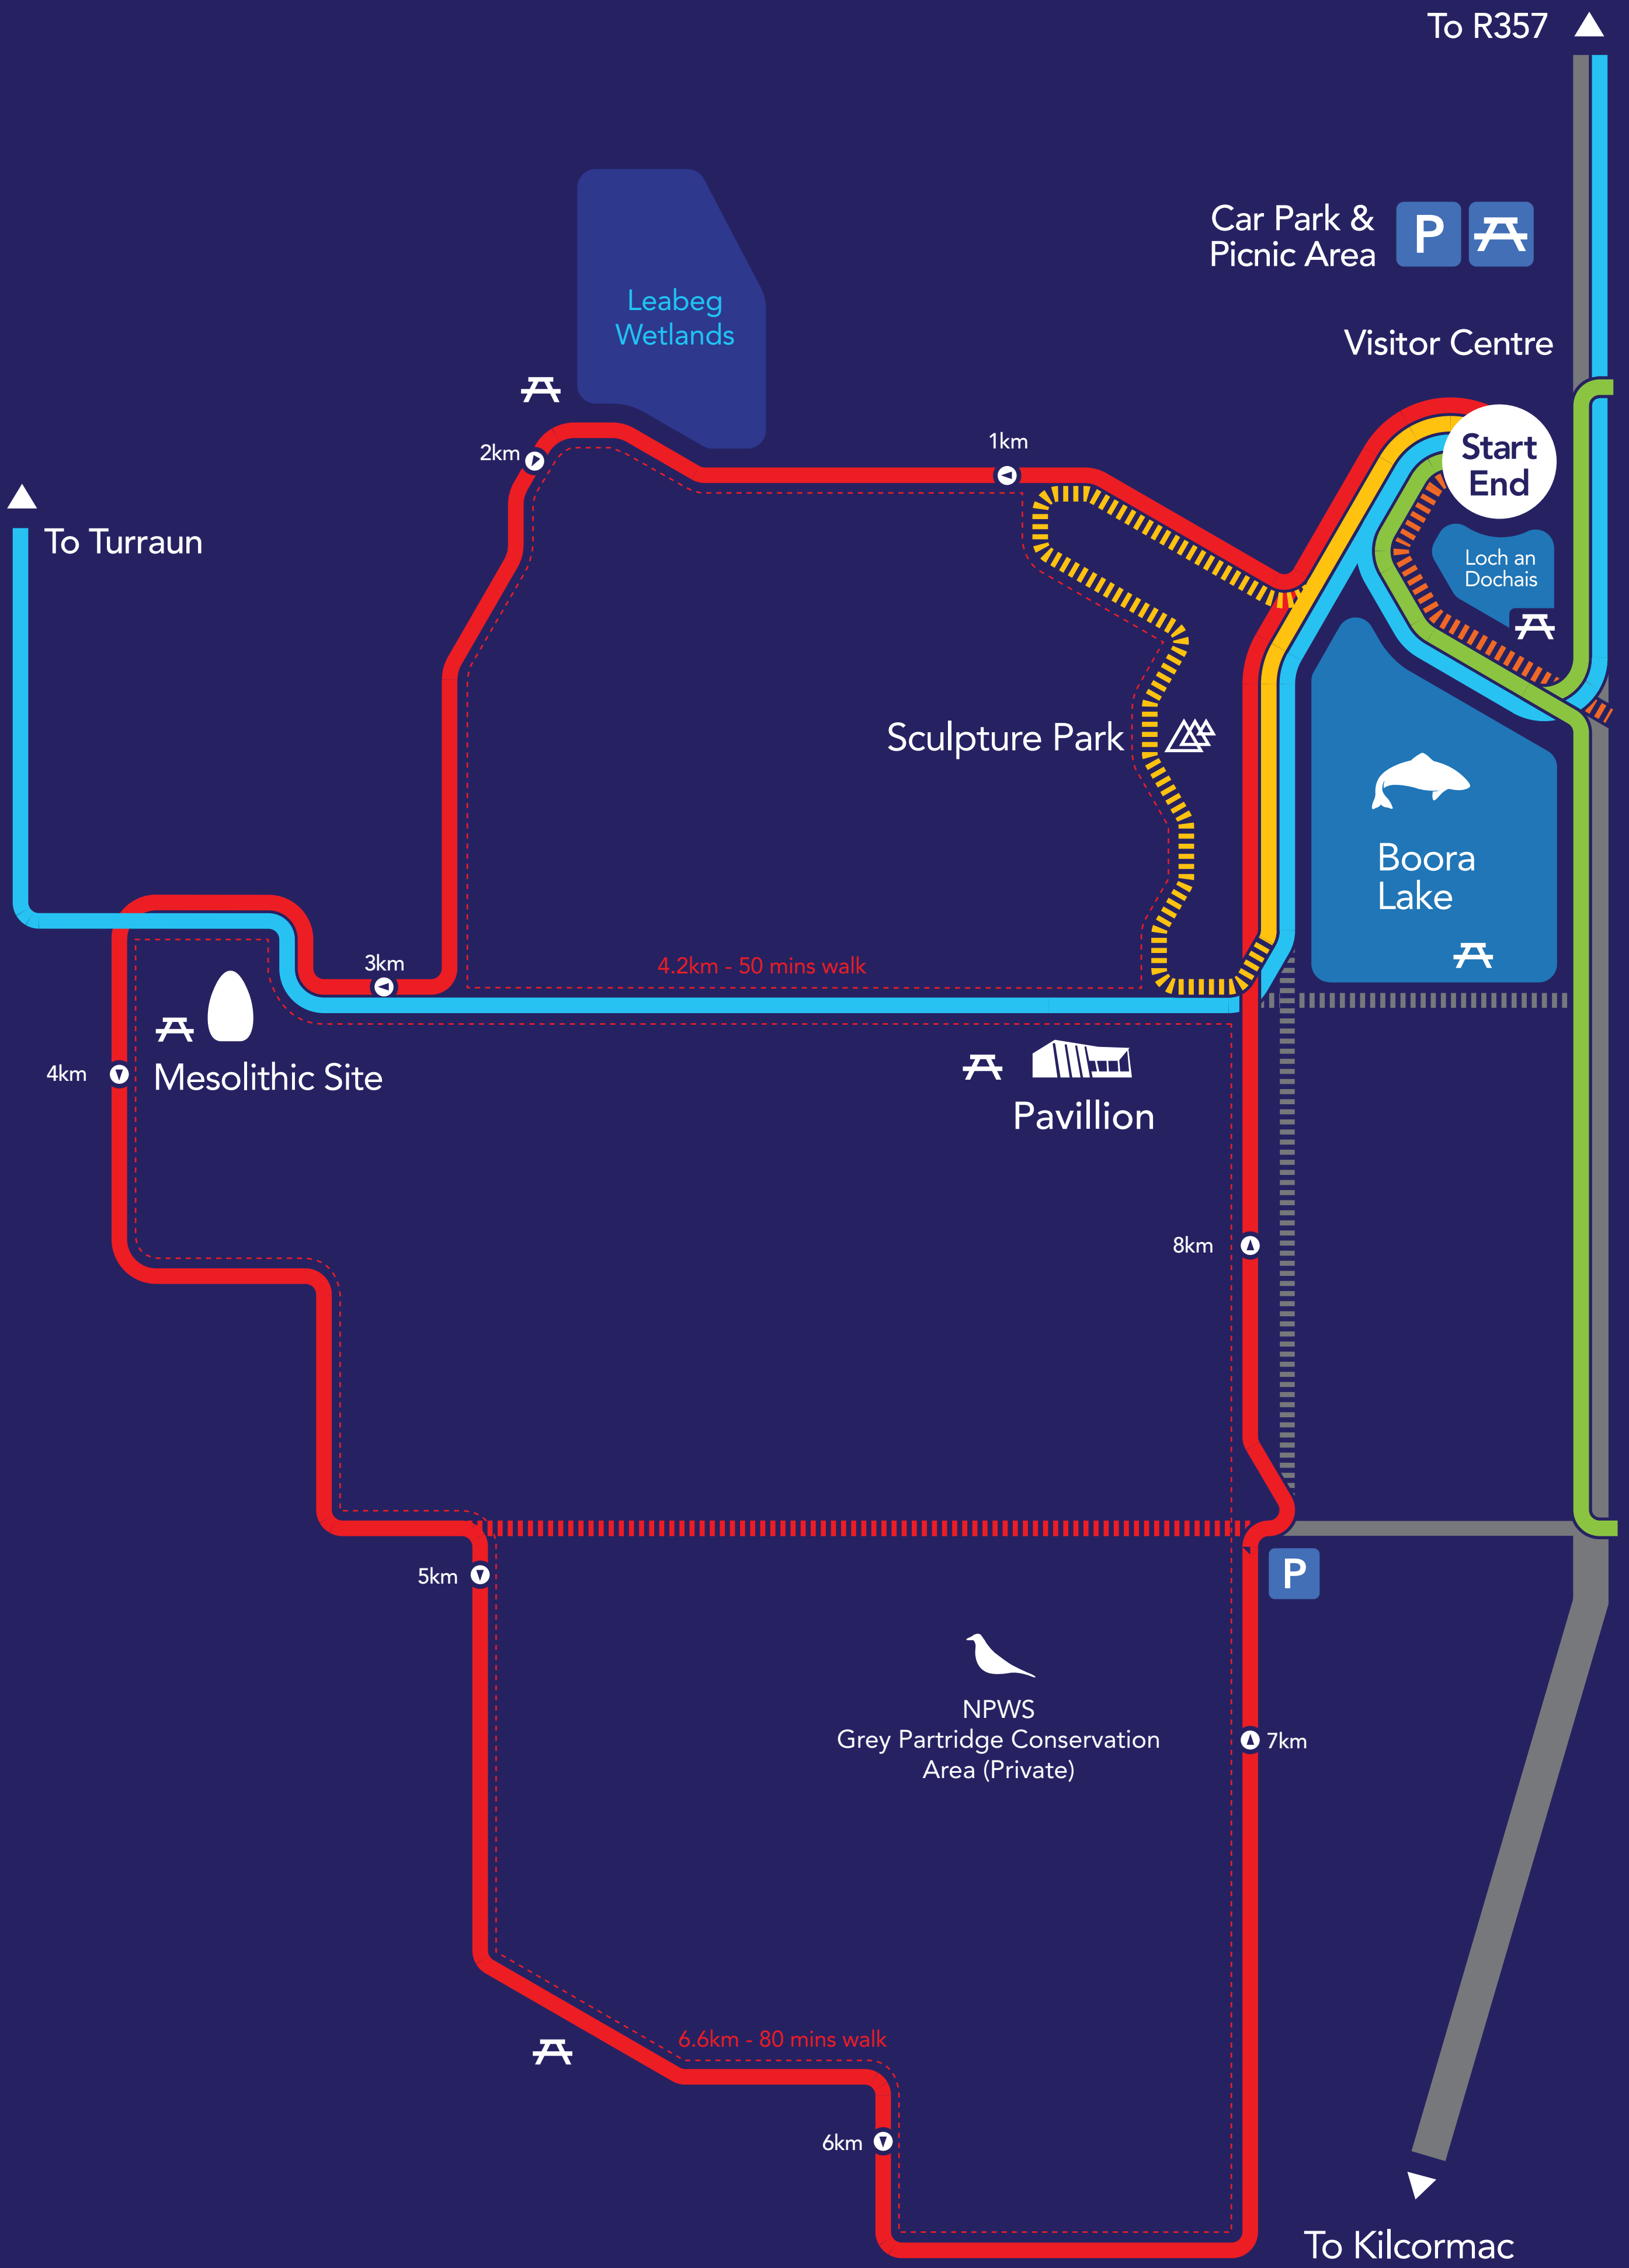

Lough Boora
Discovery Park

Mesolithic Walk & Cycle Route: 9.3km

- Mesolithic Route
- Sculpture Route
- Turraun Cycle Route

- Walking routes only
- Trafficked Roads
- Direction and distance travelled

BORD NA MÓNA