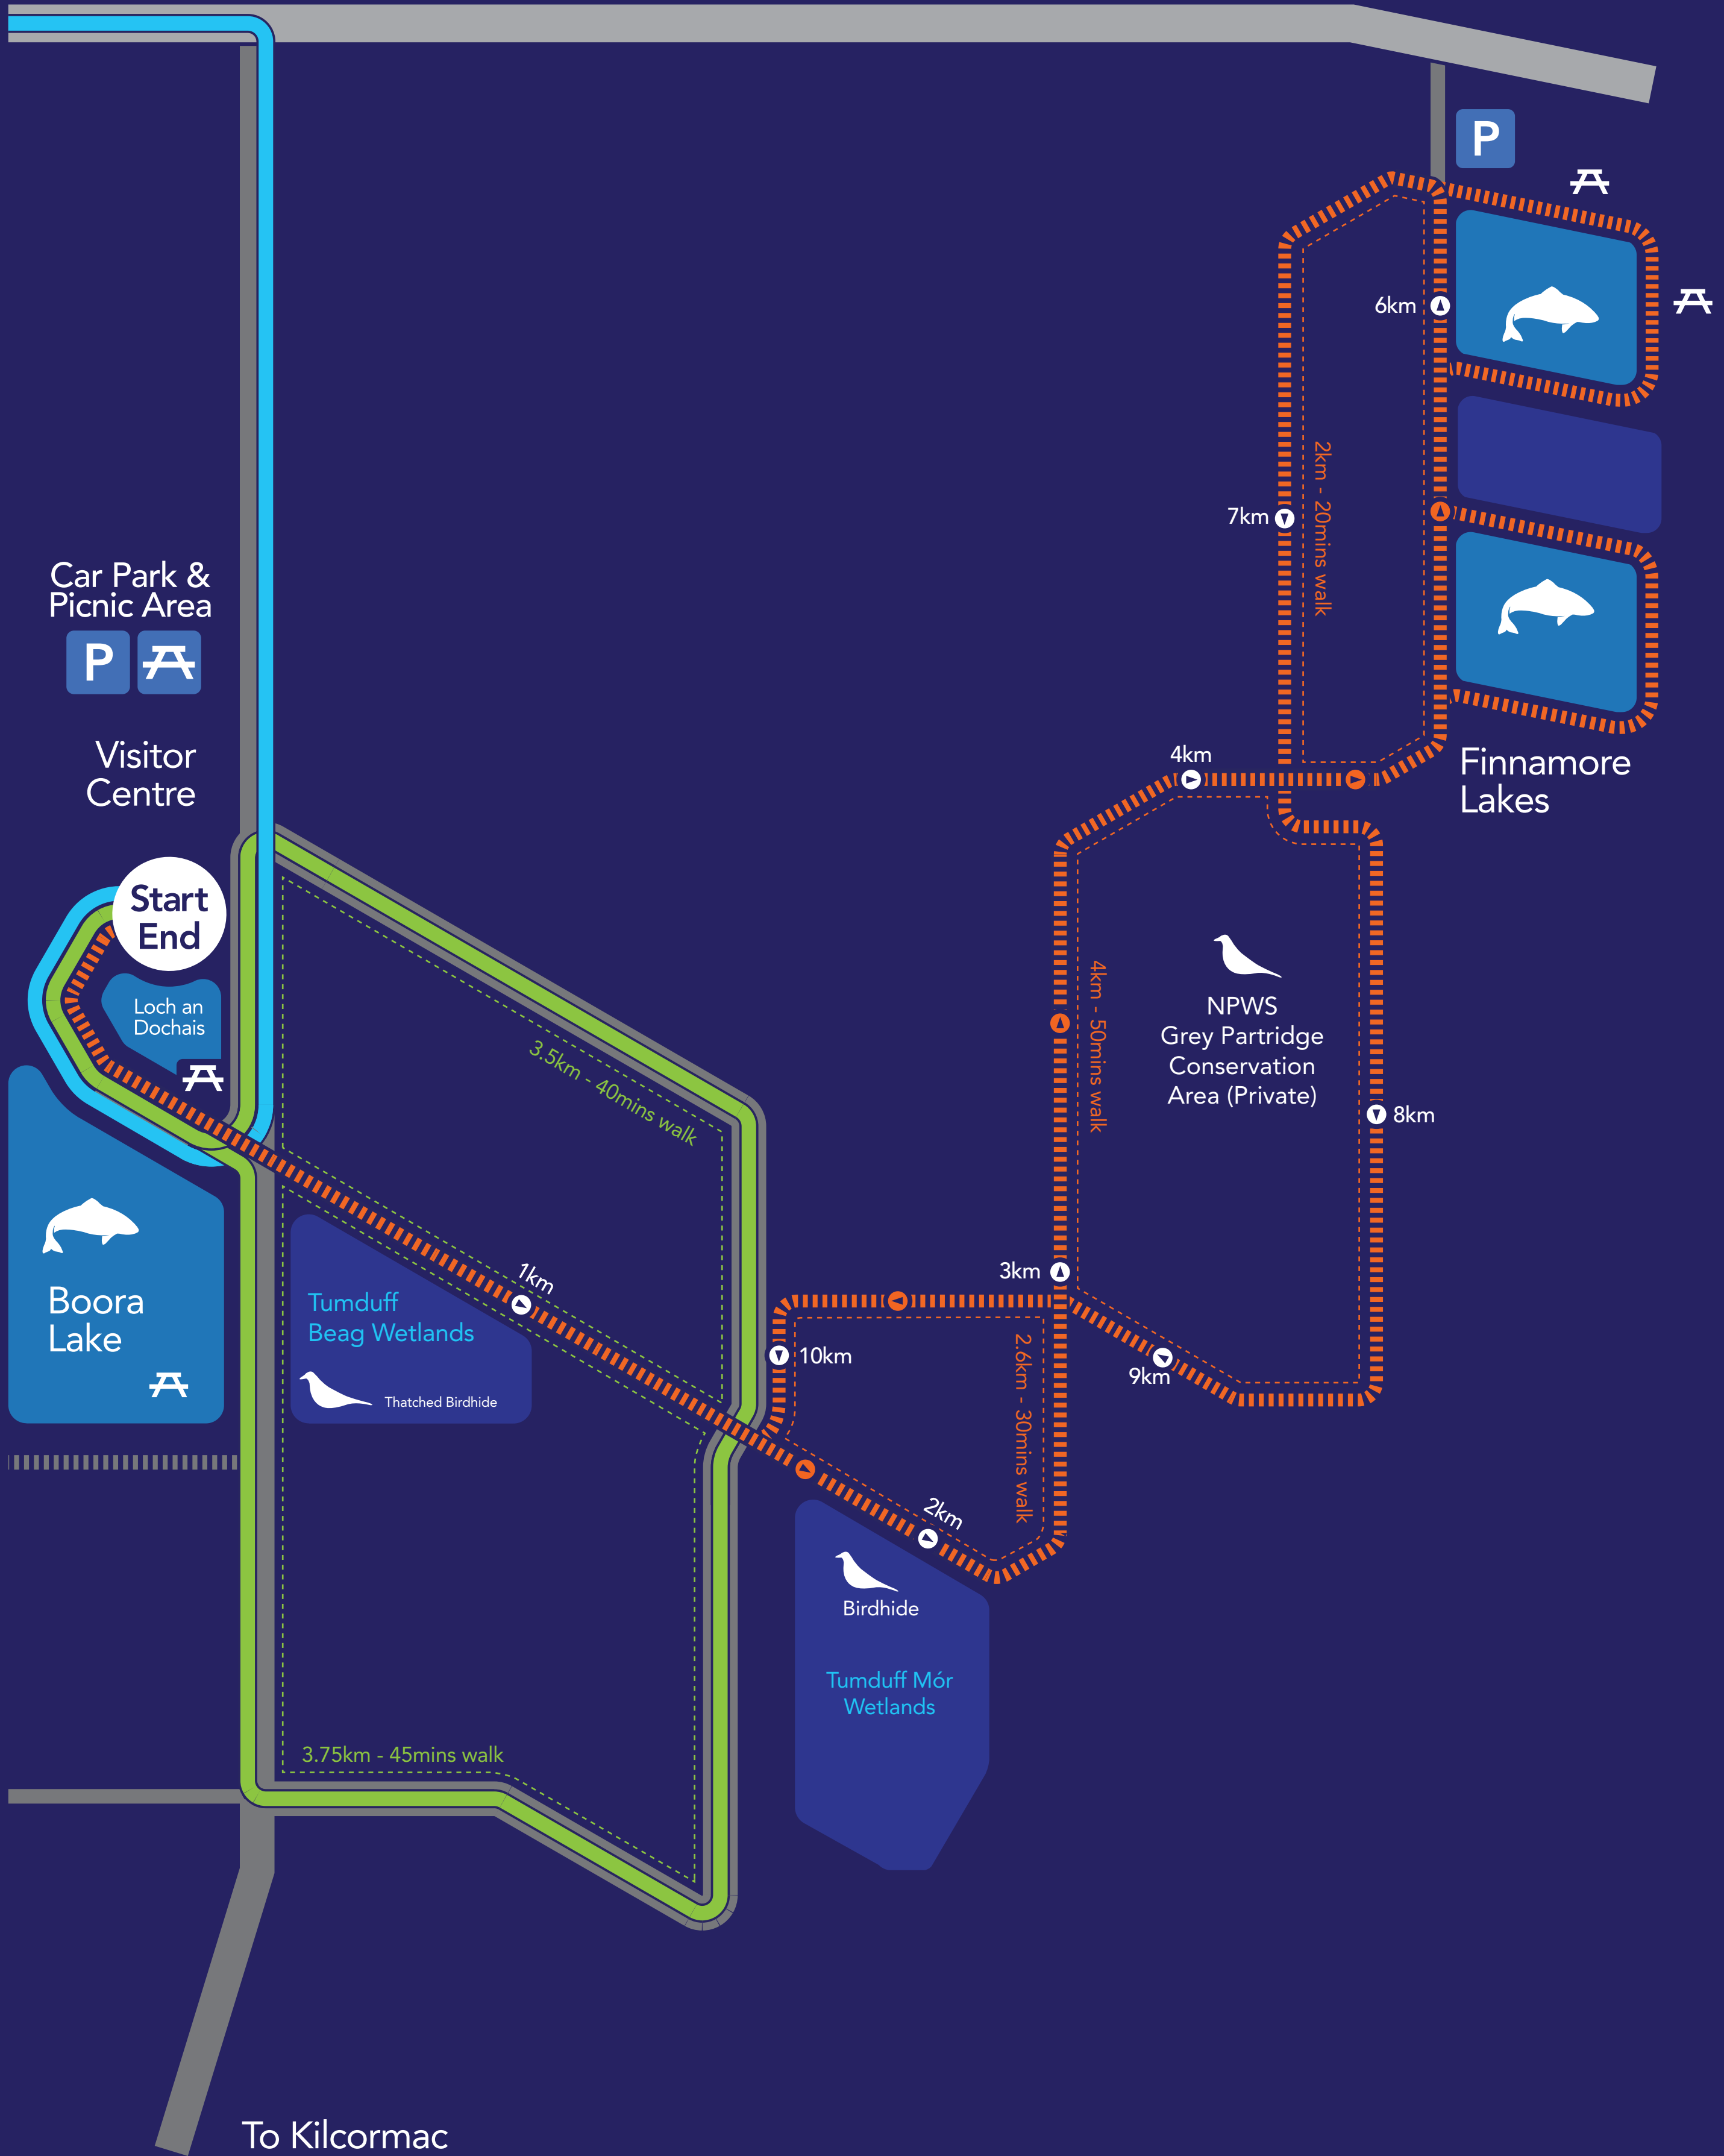

Lough Boora
Discovery Park

Finnamore Lakes Walking Route: 11.7km

◀ To Cloghan/Ferbane R357

To Tullamore R357 ▶

- Finnamore Lakes Walking Route
- Farmland Route
- Turraun Cycle Route

- Walking routes only
- Trafficked Roads
- Direction and distance travelled

BORD NA MÓNA